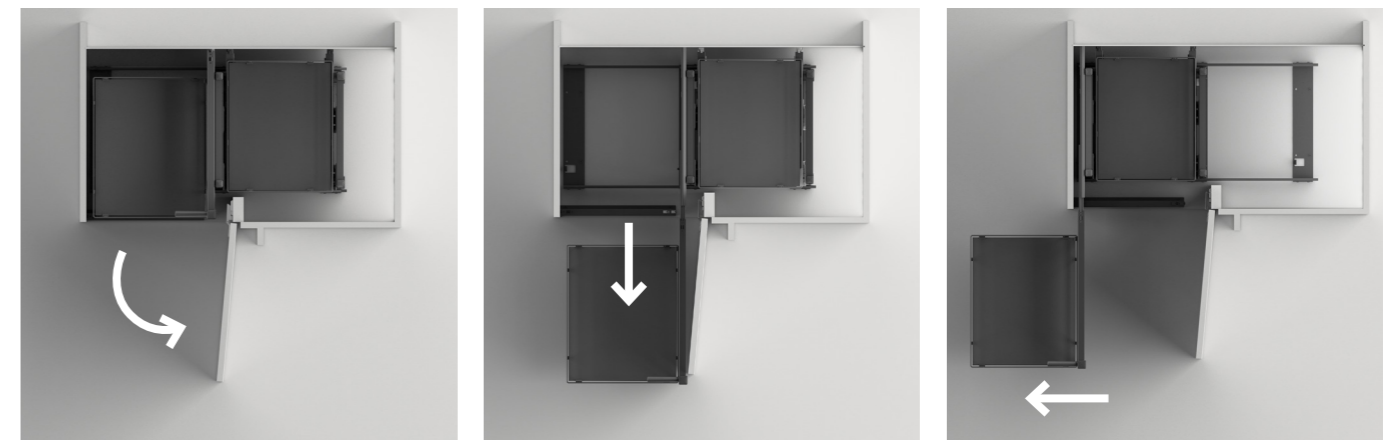

Reverso

The reversible solution for corner cabinets

Same product can be fitted on RH and LH cabinets

Product opening sequence

- Easy installation in few steps. No adjustment of the front as it is combined with hinged doors.
- Independent internal baskets movement for better access on full extension synchronized runners.
- Installation in cabinets from 800 mm to 1200 mm external width and 400 - 450 - 500 - 600 mm doors.

PREMIUM LINE

Baskets available in:

• Chrome/White • Orion/Orion

COMFORT LINE

• Grey/Grey • Chrome/White
• Chrome/Grey • Orion/Orion

CLASSIC LINE

• Grey • Orion
• Chrome

Compagnucci High Tech s.r.l.
società a socio unico