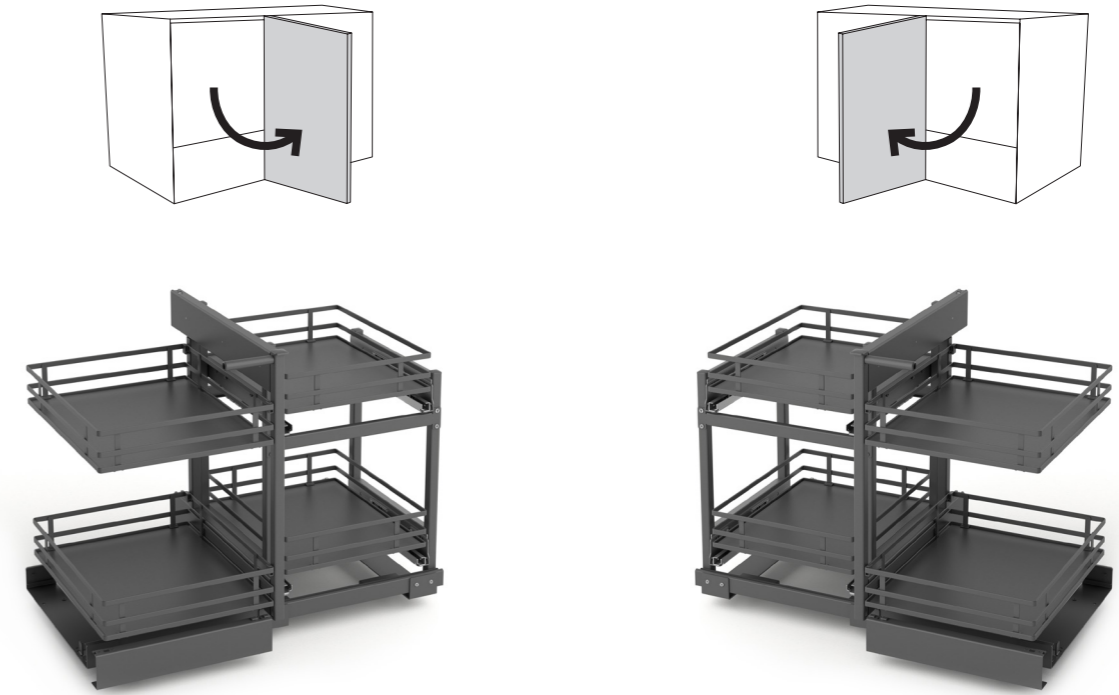

Reverso

The reversible solution for corner cabinets

Same product can be fitted on RH and LH cabinets

Product opening sequence

- Easy installation in few steps. No adjustment of the front as it is combined with hinged doors.
- Independent internal baskets movement for better access on full extension synchronized runners.
- Installation in cabinets from 800 mm to 1200 mm external width and 400 - 450 - 500 - 600 mm doors.

PREMIUM LINE

Baskets available in:

• Chrome/White • Orion/Orion

COMFORT LINE

• Grey/Grey • Chrome/White
• Chrome/Grey • Orion/Orion

CLASSIC LINE

• Grey • Orion
• Chrome

Compagnucci High Tech s.r.l.
società a socio unico