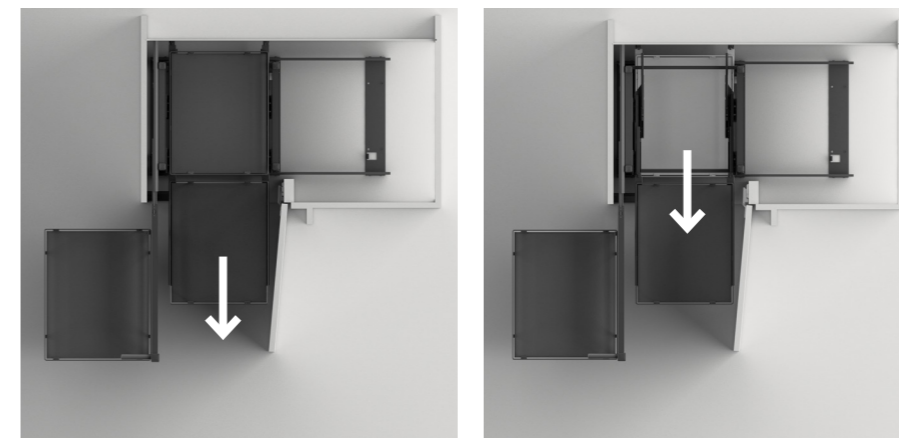

Reverso

The reversible solution for corner cabinets

Same product can be fitted on RH and LH cabinets

Product opening sequence

- Easy installation in few steps. No adjustment of the front as it is combined with hinged doors.
- Independent internal baskets movement for better access on full extension synchronized runners.
- Installation in cabinets from 800 mm to 1200 mm external width and 400 - 450 - 500 - 600 mm doors.